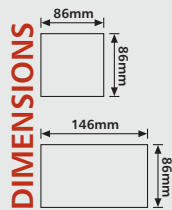

SOCKET OUTLETS

15A 1 GANG SWITCHSOCKET OUTLET WITH NEON

WHITE | CHARCOAL | CHAMPAGNE | TITANIUM
K63493 WHI | K63493 CHA | K63493 CHM | K63493 TTA

Mounting Box : 866 ZIC 35mm Flush
BS 546
SS: 472

SPARE FRONTPLATES

WHITE | CHARCOAL | CHAMPAGNE | TITANIUM
KX63115 WHI | KX63115 CHA | KX63115 CHM | KX63115 TTA

10A 1 GANG 2 PIN UNIVERSAL SWITCHED SOCKET OUTLET

WHITE | CHARCOAL | CHAMPAGNE | TITANIUM
K63155 WHI | K63155 CHA | K63155 CHM | K63155 TTA

Mounting Box : 866 ZIC 35mm Flush

SPARE FRONTPLATES

WHITE | CHARCOAL | CHAMPAGNE | TITANIUM
KX63107 WHI | KX63107 CHA | KX63107 CHM | KX63107 TTA

16A 1 GANG SCHUKO SOCKET OUTLET

WHITE | CHARCOAL | CHAMPAGNE | TITANIUM
K63150 WHI | K63150 CHA | K63150 CHM | K63150 TTA

Mounting Box : 866 ZIC 35mm Flush
IEC 884-1

SPARE FRONTPLATES

WHITE | CHARCOAL | CHAMPAGNE | TITANIUM
KX63107 WHI | KX63107 CHA | KX63107 CHM | KX63107 TTA