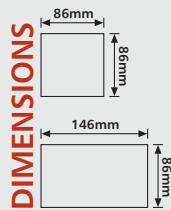

DATA / VOICE / TV OUTLETS

CABLE TV SOCKET WITH 'F' TYPE CONNECTOR

WHITE K63529 WHI	CHARCOAL K63529 CHA	CHAMPAGNE K63529 CHM	TITANIUM K63529 TTA

Mounting Box : 861 ZIC 35mm Flush

SPARE FRONTPLATES

WHITE KX63110 WHI	CHARCOAL KX63110 CHA	CHAMPAGNE KX63110 CHM	TITANIUM KX63110 TTA