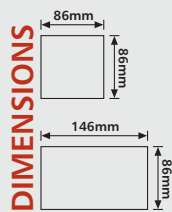

13A 1 GANG SWITCHSOCKET OUTLET WITH NEON

WHITE | CHARCOAL | CHAMPAGNE | TITANIUM
K63657 WHI | K63657 CHA | K63657 CHM | K63657 TTA

Mounting Box : 866 ZIC 35mm Flush
BS 1363 : Pt.2
MS 589
SS 145 : Pt.2

SPARE FRONTPLATES

WHITE | CHARCOAL | CHAMPAGNE | TITANIUM
KX63113 WHI | KX63113 CHA | KX63113 CHM | KX63113 TTA