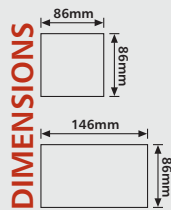

STANDARD ROCKER SWITCHES

1 GANG DP SWITCH WITH NEON 20AX

WHITE K63423 WHI	CHARCOAL K63423 CHA	CHAMPAGNE K63423 CHM	TITANIUM K63423 TTA

Mounting Box : 866 ZIC 35mm Flush
IEC 60669-1
BS EN 60669-1
MS 616
SS 227 : Pt.1

SPARE FRONTPLATES

WHITE KX63103 WHI	CHARCOAL KX63103 CHA	CHAMPAGNE KX63103 CHM	TITANIUM KX63103 TTA

1 GANG DP SWITCH WITH NEON 32A

WHITE K63105 WHI	CHARCOAL K63105 CHA	CHAMPAGNE K63105 CHM	TITANIUM K63105 TTA

Mounting Box : 866 ZIC 35mm Flush
IEC 60669-1
BS EN 60669-1
MS 616
SS 227 : Pt.1

SPARE FRONTPLATES

WHITE KX63110 WHI	CHARCOAL KX63110 CHA	CHAMPAGNE KX63110 CHM	TITANIUM KX63110 TTA

1 GANG DP SWITCH WITH NEON 32A (WITH RED ROCKER)

WHITE K63105 D1 WHI	CHARCOAL K63105 D1 CHA	CHAMPAGNE K63105 D1 CHM	TITANIUM K63105 D1 TTA

Mounting Box : 866 ZIC 35mm Flush
BS 3676 : Pt.1
IEC 60669-1
BS EN 60669-1
MS 616
SS 227 : Pt.1

SPARE FRONTPLATES

WHITE KX63110 WHI	CHARCOAL KX63110 CHA	CHAMPAGNE KX63110 CHM	TITANIUM KX63110 TTA