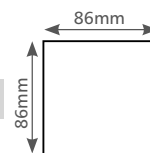

MK ELECTRIC

MK Electric (Singapore) Pte Ltd 8 Pandan Crescent, UE Tech Park, #01-06 (LL4), Singapore 128464	Telephone : (65) 6461 6333	Facsimile : (65) 6461 6336 / (65) 6461 6338
MK Electric (Malaysia) Sdn Bhd Komplek Perusahaan LTAT, Jalan Pengapit 15/19, 40000 Shah Alam, Selangor Darul Ehsan, Malaysia	Telephone : (603) 5519 4507	Facsimile : (603) 5510 8867
MK Electric (China) Ltd 5F, Prosperity Centre, 77-81 Container Port Road Kwai Chung, New Territories, Hong Kong	Telephone : (852) 2834 1988	Facsimile : (852) 2834 0012
PT. MK Electric (Indonesia) Mangga Dua Harco Blok E25, Floor 4 Jakarta 10730	Telephone : (62) 021 625 6204	Facsimile : (62) 021 612 1987
Website www.mkelectric.com.sg	Publication No: SMK Avant/H 0106