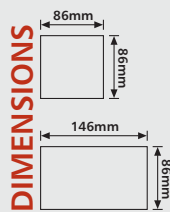

Mounting Box : 866 ZIC 35mm Flush
BS EN 60669-2-1
IEC 60669-2-1
SS 227 : Pt.2:1

SPARE FRONTPLATES

WHITE | CHARCOAL | CHAMPAGNE | TITANIUM
KX63110 WHI | KX63110 CHA | KX63110 CHM | KX63110 TTA

BLANK PLATE