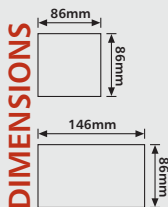

STANDARD ROCKER SWITCHES

1 GANG 1 WAY SP PUSH SWITCH 10A (WITH BELL SYMBOL)

WHITE K63878B WHI	CHARCOAL K63878B CHA	CHAMPAGNE K63878B CHM	TITANIUM K63878B TTA

Mounting Box : 861 ZIC 25mm Flush
BS 3676 : Pt.1
IEC 60669-1
BS EN 60669-1
MS 616
SS 227 : Pt.1

SPARE FRONTPLATES

WHITE KX63100 WHI	CHARCOAL KX63100 CHA	CHAMPAGNE KX63100 CHM	TITANIUM KX63100 TTA

1 GANG 1 WAY SP PUSH SWITCH 10A (MARKED 'PRESS')

WHITE K63878P WHI	CHARCOAL K63878P CHA	CHAMPAGNE K63878P CHM	TITANIUM K63878P TTA

Mounting Box : 861 ZIC 25mm Flush
BS 3676 : Pt.1
IEC 60669-1
BS EN 60669-1
MS 616
SS 227 : Pt.1

SPARE FRONTPLATES

WHITE KX63100P WHI	CHARCOAL KX63100P CHA	CHAMPAGNE KX63100P CHM	TITANIUM KX63100P TTA

2 GANG 1 WAY SP PUSH SWITCH WITH NEON 10A (MARKED 'AIR CONDITIONER')

WHITE K63878P/AC /RGN WHI	CHARCOAL K63878P/AC /RGN CHA	CHAMPAGNE K63878P/AC /RGN CHM	TITANIUM K63878P/AC /RGN TTA

Mounting Box : 861 ZIC 25mm Flush
BS 3676 : Pt.1
IEC 60669-1
BS EN 60669-1
MS 616
SS 227 : Pt.1

SPARE FRONTPLATES

WHITE KX63107 WHI	CHARCOAL KX63107 CHA	CHAMPAGNE KX63107 CHM	TITANIUM KX63107 TTA

1 GANG DP SWITCH WITH NEON 20AX (MARKED 'WATER HEATER')

WHITE K63423 WH WHI	CHARCOAL K63423 WH CHA	CHAMPAGNE K63423 WH CHM	TITANIUM K63423 WH TTA

Mounting Box : 866 ZIC 35mm Flush
IEC 60669-1
BS EN 60669-1
MS 616
SS 227 : Pt.1

SPARE FRONTPLATES

WHITE KX63109 WHI	CHARCOAL KX63109 CHA	CHAMPAGNE KX63109 CHM	TITANIUM KX63109 TTA