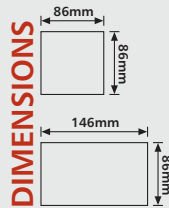

BIG ROCKER SWITCHES

1 GANG 1 WAY BIG ROCKER SP PLATESWITCH WITH NEON 10AX

WHITE K63911N WHI	CHARCOAL K63911N CHA	CHAMPAGNE K63911N CHM	TITANIUM K63911N TTA

1 GANG 2 WAY BIG ROCKER SP PLATESWITCH WITH NEON 10AX

WHITE K63912N WHI	CHARCOAL K63912N CHA	CHAMPAGNE K63912N CHM	TITANIUM K63912N TTA

Mounting Box : 866 ZIC 35mm Flush
IEC 60669-1
BS EN 60669-1
MS 616
SS 227 : Pt.1

* Neon can be used as night indicator +.
+ Requires neutral wire connection.

2 GANG 1 WAY BIG ROCKER SP PLATESWITCH WITH NEON 10AX

WHITE K63921N WHI	CHARCOAL K63921N CHA	CHAMPAGNE K63921N CHM	TITANIUM K63921N TTA

2 GANG 2 WAY BIG ROCKER SP PLATESWITCH WITH NEON 10AX

WHITE K63922N WHI	CHARCOAL K63922N CHA	CHAMPAGNE K63922N CHM	TITANIUM K63922N TTA

Mounting Box : 866 ZIC 35mm Flush
IEC 60669-1
BS EN 60669-1
MS 616
SS 227 : Pt.1

* Neon can be used as night indicator +.
+ Requires neutral wire connection.

3 GANG 1 WAY BIG ROCKER SP PLATESWITCH WITH NEON 10AX

WHITE K63931N WHI	CHARCOAL K63931N CHA	CHAMPAGNE K63931N CHM	TITANIUM K63931N TTA

3 GANG 2 WAY BIG ROCKER SP PLATESWITCH WITH NEON 10AX

WHITE K63932N WHI	CHARCOAL K63932N CHA	CHAMPAGNE K63932N CHM	TITANIUM K63932N TTA

Mounting Box : 866 ZIC 35mm Flush
IEC 60669-1
BS EN 60669-1
MS 616
SS 227 : Pt.1

* Neon can be used as night indicator +.
+ Requires neutral wire connection.