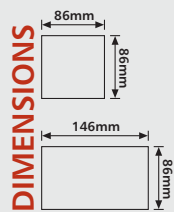

15A 1 GANG SWITCHSOCKET OUTLET

WHITE K63893 WHI	CHARCOAL K63893 CHA	CHAMPAGNE K63893 CHM	TITANIUM K63893 TTA

Mounting Box : 866 ZIC 35mm Flush
BS 546
SS 472

SPARE FRONTPLATES

WHITE KX63106 WHI	CHARCOAL KX63106 CHA	CHAMPAGNE KX63106 CHM	TITANIUM KX63106 TTA