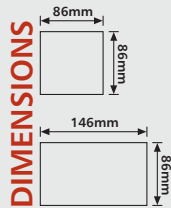

COVER CAP

KX107BC

Suitable for blanking off the Front Flex Outlet of Connection Units

MOUNTING FRAME

KX107F

Suitable for flush & surface mounting of 1 Gang products (with removable inserts for cable entry eg. Connection Unit)